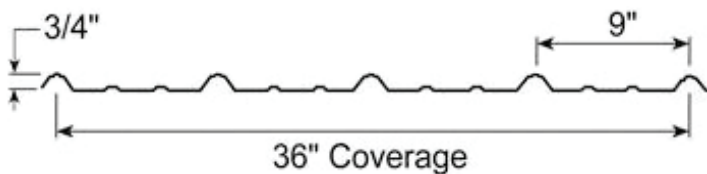

JD Metals

LINKING QUALITY & SERVICE

Tuff Rib Panel

Panel Details

- * 36" Total Coverage - 3/4" Rib Height
- * 29 & 26 Gauge Available
- * 23 Available Colors in Sherwin-Williams® WeatherXL™ Finish
- * Limited Lifetime Paint Warranty System
- * Also Available in G90
- * Also Available in Galvalume Finish
- * Exposed Fasteners
- * Agricultural & Residential Use
- * Anti-Siphon Sidelap Design for Weather Tightness
- * Applies Over Open Framing or Solid Substrates
- * Suggested Minimum Roof Slope 3:12